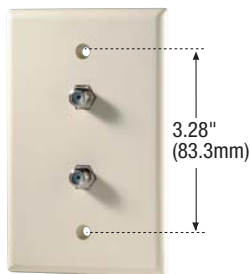

2072-2

TESTING & CODE COMPLIANCE

- Meets UL requirements (file no. E134135).
- CSA Certified (file no. 090192-0-0000) except 2072 and 3562.

MATERIAL CHARACTERISTICS

Self-extinguishing high-impact thermoplastic meets UL 94, V0 flame retardancy rating.

Coaxial Jacks with Wallplate

Description	Color	Catalog No.
Type F	Almond	1172A
	Ivory	1172V
	Light Almond	1172LA
	White	1172W

Coaxial Jacks with Mid-Size Wallplate

Description	Color	Catalog No.
Type F	Almond	2072A
	Ivory	2072V
	Light Almond	2072LA
	White	2072W

Coaxial Jack - Decorator

Description	Color	Catalog No.
Type F	Almond	2162A
	Ivory	2162V
	Light Almond	2162LA
	White	2162W

Two Coaxial Jacks with Wallplate

Description	Color	Catalog No.
Type F	Almond	1172-2A
	Ivory	1172-2V
	Light Almond	1172-2LA
	White	1172-2W

Two Coaxial Jacks with Mid-Size Wallplate

Description	Color	Catalog No.
Type F	Almond	2072-2A
	Ivory	2072-2V
	Light Almond	2072-2LA
	White	2072-2W