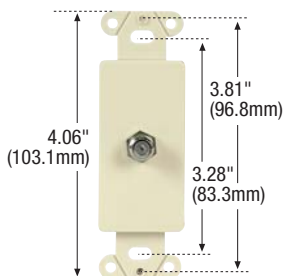

Flush Mount Coaxial Jacks

Flush Mount Coaxial Jacks

FEATURES

- Coaxial jacks ideal for use with cable-ready TVs, VCRs, and outdoor antennas.
- Type F coaxial jack for use with video applications.
- All devices with wallplates are box mounting.
- Self-tapping mounting screws and assembly hardware included.

COMMERCIAL
RESIDENTIAL

H-7 COMMUNICATIONS PREMISE WIRING PRODUCTS

2162

TESTING & CODE COMPLIANCE

- Meets UL requirements (file no. E134135).
- CSA Certified (file no. 090192-0-0000) except 2072 and 3562.

MATERIAL CHARACTERISTICS

Self-extinguishing high-impact thermoplastic meets UL 94, V0 flame retardancy rating.

Coaxial Jacks with Wallplate

Description	Color	Catalog No.
Type F	Almond	1172A
	Ivory	1172V
	Light Almond	1172LA
	White	1172W

Coaxial Jacks with Mid-Size Wallplate

Description	Color	Catalog No.
Type F	Almond	2072A
	Ivory	2072V
	Light Almond	2072LA
	White	2072W

Coaxial Jack - Decorator

Description	Color	Catalog No.
Type F	Almond	2162A
	Ivory	2162V
	Light Almond	2162LA
	White	2162W

Two Coaxial Jacks with Wallplate

Description	Color	Catalog No.
Type F	Almond	1172-2A
	Ivory	1172-2V
	Light Almond	1172-2LA
	White	1172-2W

Two Coaxial Jacks with Mid-Size Wallplate

Description	Color	Catalog No.
Type F	Almond	2072-2A
	Ivory	2072-2V
	Light Almond	2072-2LA
	White	2072-2W