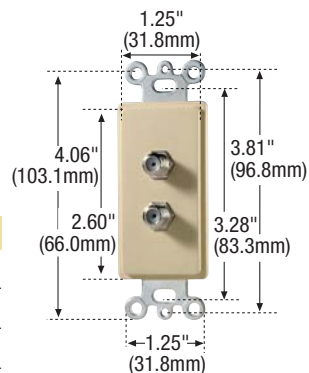

Flush Mount Coaxial Jacks

Coaxial Jacks
Combination Coaxial
Telephone Decorator Jacks

Flush Mount Coaxial Jacks

FEATURES

- Coaxial jacks ideal for use with cable-ready TVs, VCRs, and outdoor antennas.
- Type F coaxial jack for use with video applications.
- All devices with wallplates are box mounting.
- Self-tapping mounting screws and assembly hardware included.

Two Coaxial Jacks – Decorator

Description	Color	Catalog No.
Type F	Almond	2162-2A
	Ivory	2162-2V
	Light Almond	2162-2LA
	White	2162-2W

Telephone and Coaxial Jack – Decorator – 4 Conductor – RJ11, RJ14 Applications

Description	Color	Catalog No.
Type F	Almond	3562A
	Ivory	3562V
	Light Almond	3562LA
	White	3562W

Telephone and Coaxial Jack with Wallplate – 4 Conductor – RJ11, RJ14 Applications

Description	Color	Catalog No.
Type F	Almond	3535-4A
	Ivory	3535-4V
	Light Almond	3535-4LA
	White	3535-4W

2162-2