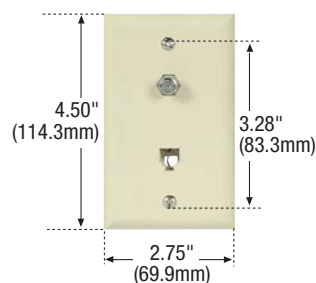

Flush Mount Coaxial Jacks

Coaxial Jacks
Combination Coaxial
Telephone Decorator Jacks

Flush Mount Coaxial Jacks

FEATURES

- Coaxial jacks ideal for use with cable-ready TVs, VCRs, and outdoor antennas.
- Type F coaxial jack for use with video applications.
- All devices with wallplates are box mounting.
- Self-tapping mounting screws and assembly hardware included.

Two Coaxial Jacks – Decorator

Description	Color	Catalog No.
Type F	Almond	2162-2A
	Ivory	2162-2V
	Light Almond	2162-2LA
	White	2162-2W

Telephone and Coaxial Jack – Decorator – 4 Conductor – RJ11, RJ14 Applications

Description	Color	Catalog No.
Type F	Almond	3562A
	Ivory	3562V
	Light Almond	3562LA
	White	3562W

Telephone and Coaxial Jack with Wallplate – 4 Conductor – RJ11, RJ14 Applications

Description	Color	Catalog No.
Type F	Almond	3535-4A
	Ivory	3535-4V
	Light Almond	3535-4LA
	White	3535-4W

3535

COMMERCIAL
RESIDENTIAL

H-8
COMMUNICATIONS
PREMISE WIRING
PRODUCTS

TESTING & CODE COMPLIANCE

- Meets UL requirements (file no. E134135)
- CSA Certified (file no. 090192-0-0000) except 2072 and 3562.

MATERIAL CHARACTERISTICS

Self-extinguishing
high-impact
thermoplastic meets
UL 94, V0 flame
retardancy rating.